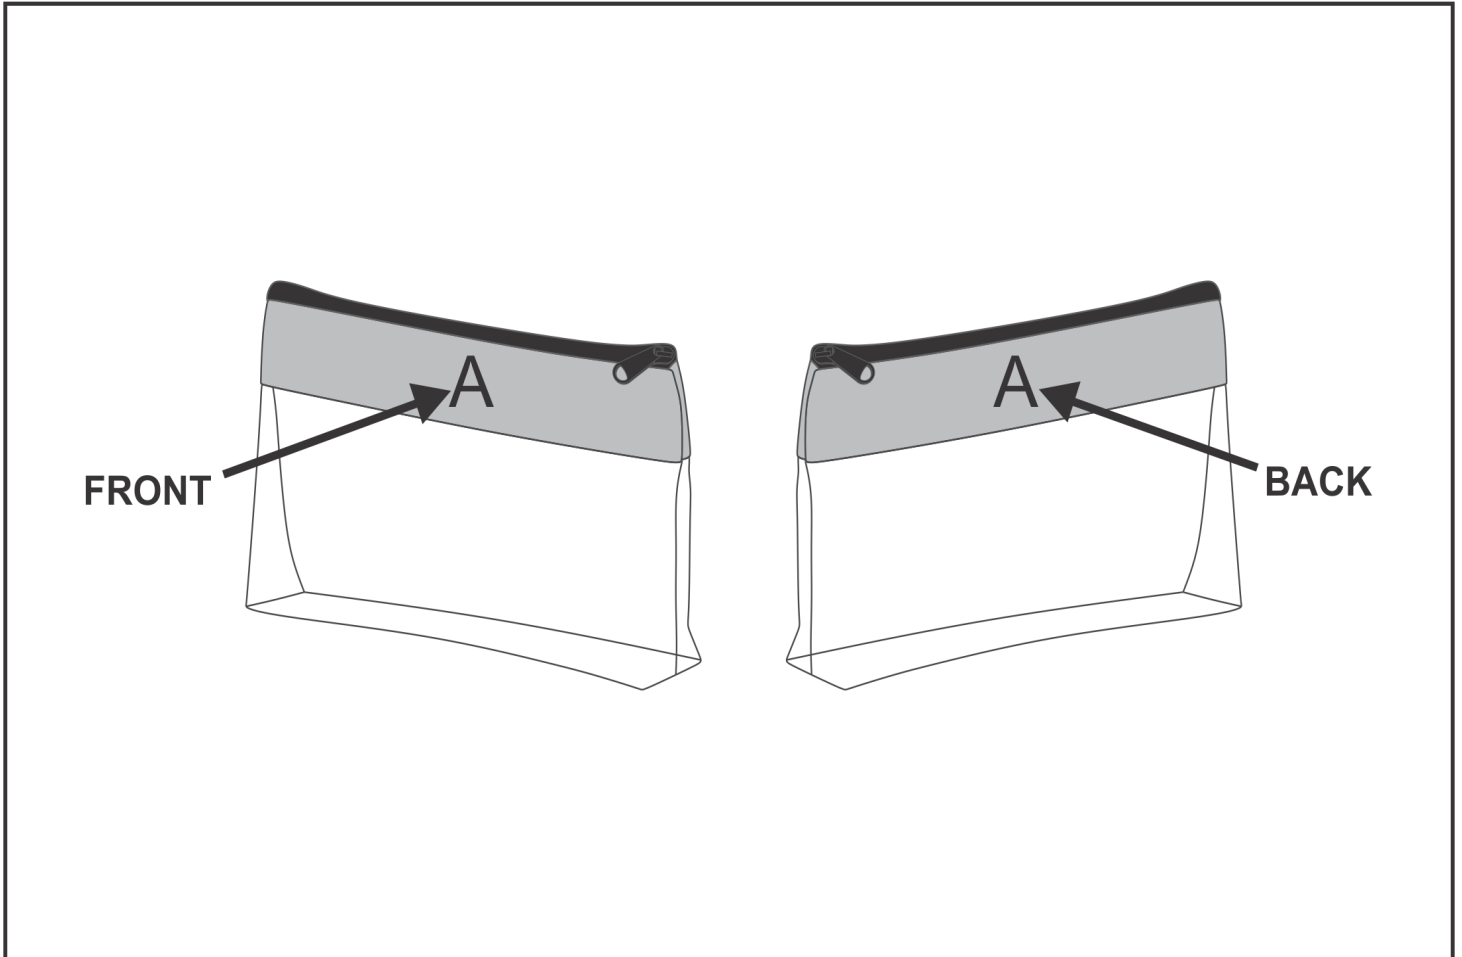

SG-HP-5-G

PPS Hoppla Cairo Cosmetic Bag

Need to know:

Includes 1-Position Sublimation (setup fees apply)

- Please Note: We cannot guarantee 100% logo Alignment on all Brandable Panels.

Branding Options:

Position	Branding Method (Branding Code)	No. of Colours	Dimension
A	Custom Sublimation A (CPSUB-A)	Full Colour	278mm wide x 128mm high